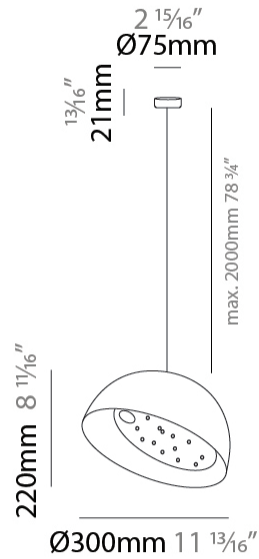

PROJECT	
TYPE	
SPECIFIER	
QUANTITY	
DATE	

BUCOLA SUSPENSION

D131552-

base number	Finish Options	Finish Options	Finish Options

1. To build a product code in our configurator select the specify button on the base model # product page
2. To build a manual product code on this datasheet choose from the options listed below in blue font and add the suffix to the base model #

GENERAL

Series: Bucola
Partner: Knikerboker
Division: Design
Installation: Suspension
Product Type: Pendant
Mounting Location: Ceiling
Light Distribution: Direct

PHYSICAL

Shape: Dome
Diameter (mm): 300
Diameter (in): 11 ¹³/₁₆
Height (mm): 220
Height (in): 8 ¹¹/₁₆
Max. Overall Height (mm): 2220
Max. Overall Height (in): 87 ³/₈
Fixture Finish: EWH / EBK / MAN / COF / PRD / SLF / GLF / CLF / BRL
Holder Finish: EWH / EBK / MAN / COF / PRD / SLF / GLF / CLF / BRL
Accent Finish: EWH / EBK / MAN / COF / PRD / SLF / GLF / CLF / BRL
Fixture Material: Metal
Cable Details: 2000mm/78 3.4" Transparent Cable

ELECTRICAL

Lamp Type: LED
Input Wattage (W): 16
Dimming: Non-Dimming / Phase Dimming (120vac Only)
Driver Included: No
Driver Location: Remote
Driver Type: Constant Current - Universal
Driver Class: Class 2
Input Voltage (V): 120 - 277
Constant Current (MA): 350

LED

CRI: >85 CRI
Lamp Life (hrs): 50000

OPTICAL

RATINGS AND CERTIFICATIONS

Certified By: CSA Certified to UL and CSA Standards
IP rating: IP20