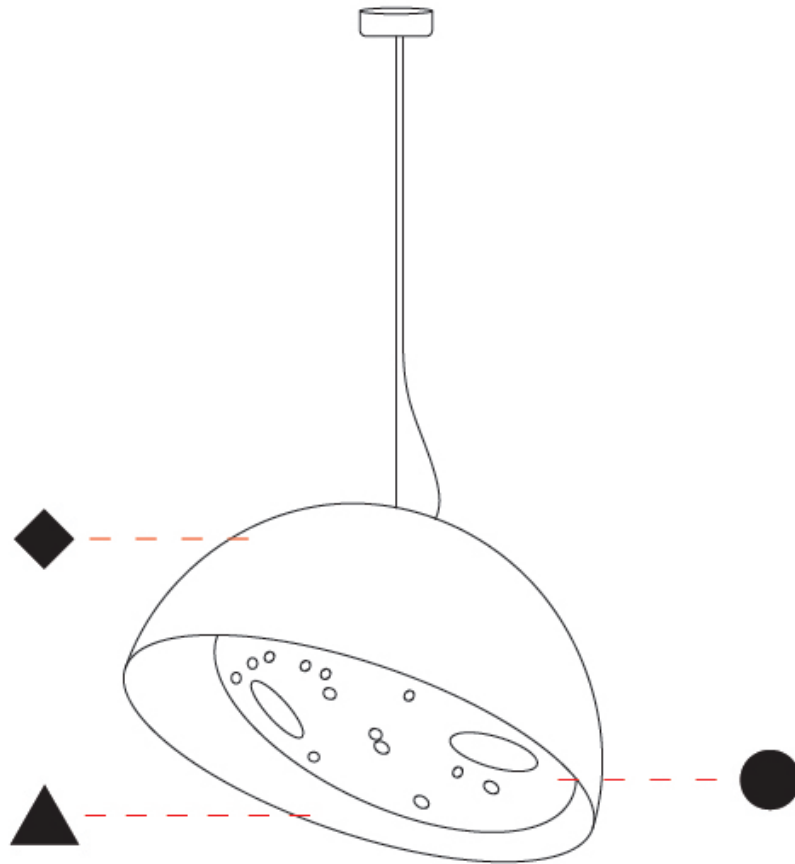

BUCOLA SUSPENSION

D131556-

PROJECT	_____
TYPE	_____
SPECIFIER	_____
QUANTITY	_____
DATE	_____