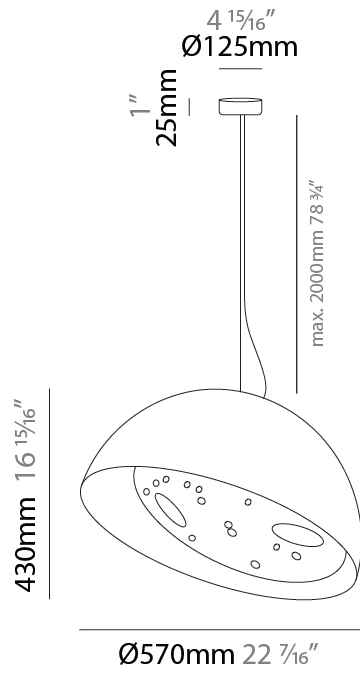

BUCOLA SUSPENSION

D131556-

base number	Finish Options	Finish Options	Finish Options

1. To build a product code in our configurator select the specify button on the base model # product page
2. To build a manual product code on this datasheet choose from the options listed below in blue font and add the suffix to the base model #

GENERAL

Series: Bucola
Partner: Knikerboker
Division: Design
Installation: Suspension
Product Type: Pendant
Mounting Location: Ceiling
Light Distribution: Direct

PHYSICAL

Shape: Dome
Diameter (mm): 570
Diameter (in): 22 7/16
Height (mm): 430
Height (in): 16 15/16
Max. Overall Height (mm): 2430
Max. Overall Height (in): 95 11/16
Fixture Finish: EWH / EBK / MAN / COF / PRD / SLF / GLF / CLF / BRL
Holder Finish: EWH / EBK / MAN / COF / PRD / SLF / GLF / CLF / BRL
Accent Finish: EWH / EBK / MAN / COF / PRD / SLF / GLF / CLF / BRL
Fixture Material: Metal
Cable Details: 2000mm/78 3.4" Transparent Cable

ELECTRICAL

Lamp Type: LED
Input Wattage (W): 64
Dimming: Non-Dimming / Phase Dimming (120vac Only)
Driver Included: No
Driver Location: Remote
Driver Type: Constant Current - Universal
Driver Class: Class 2
Input Voltage (V): 120 - 277
Constant Current (MA): 350

LED

Number of LEDs: 4
Color Temperature (°K): 3000
Max. Delivered Lumen (lm): 5400
CRI: >85 CRI
Lamp Life (hrs): 50000

OPTICAL

RATINGS AND CERTIFICATIONS

Certified By: CSA Certified to UL and CSA Standards
IP rating: IP20